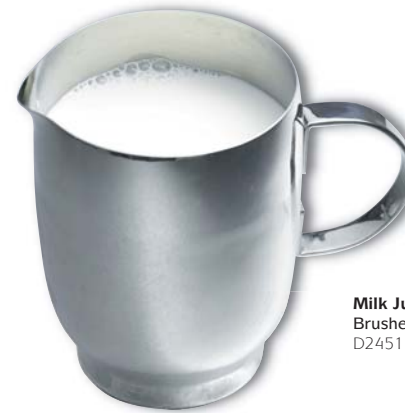

**Jam/Parmesan/Sugar Pot**  
Brushed Steel/Wood  
D1072

**Tea Bag Tidy**  
Brushed Steel/Wood  
D1089

**Cake Stand**  
29.5 x 11cm  
D3502

**Coaster Set of 6**  
Sheesham Wood  
D3649

**Milk Jug**  
Brushed Steel  
D2451