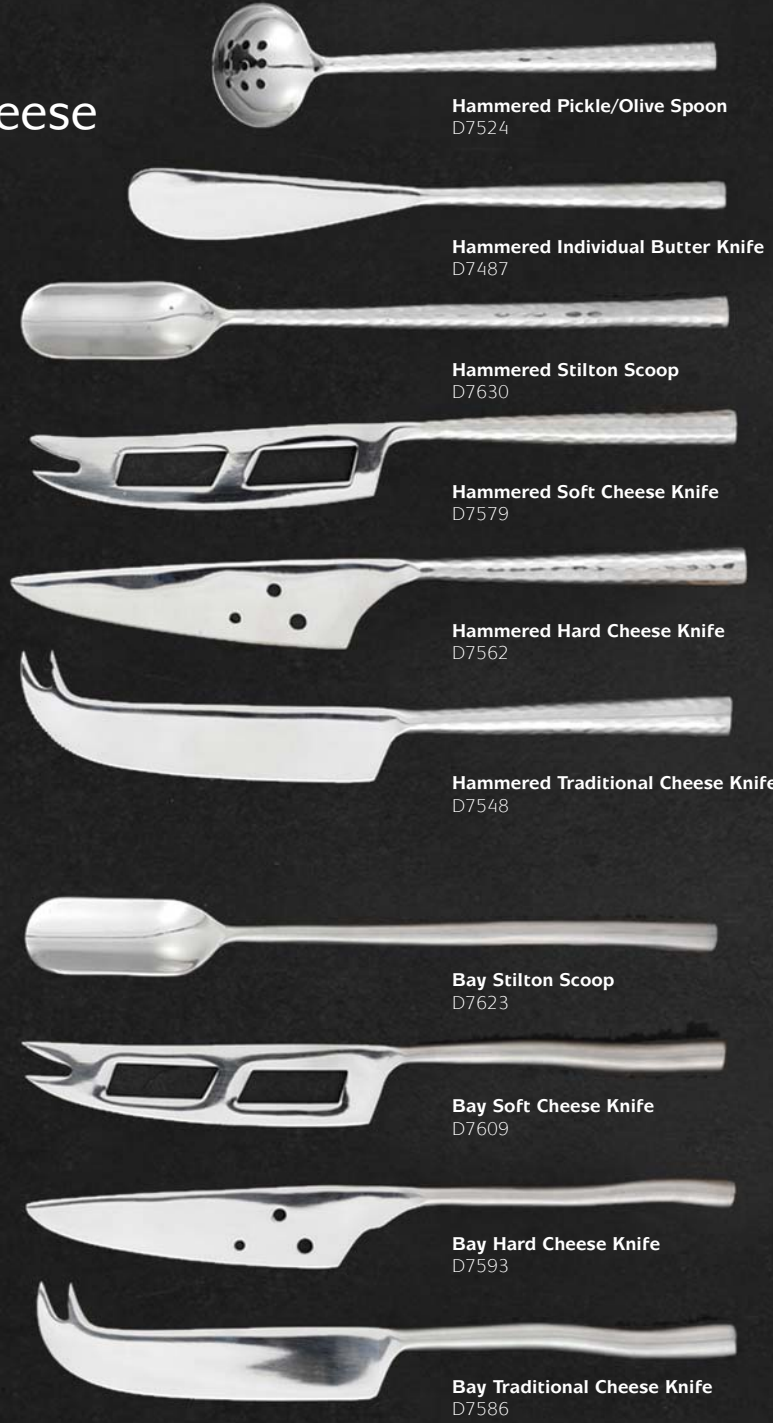

**Hammered Appetiser Plates**  
D3984

butter knife  
sold separately

**Hammered Biscuit Bowl**  
D3564

**Hammered Chutney Bowl & Spoon**  
D3571

**Hammered Olive Bowl & Spoon**  
D3588

**Hammered Butter Bowl**  
D3977

butter knife  
sold separately

**Bay Chutney Bowl & Spoon**  
D3991

define

# solo cheese knives

**Hammered Pickle/Olive Spoon**  
D7524

**Hammered Individual Butter Knife**  
D7487

**Hammered Stilton Scoop**  
D7630

**Hammered Soft Cheese Knife**  
D7579

**Hammered Hard Cheese Knife**  
D7562